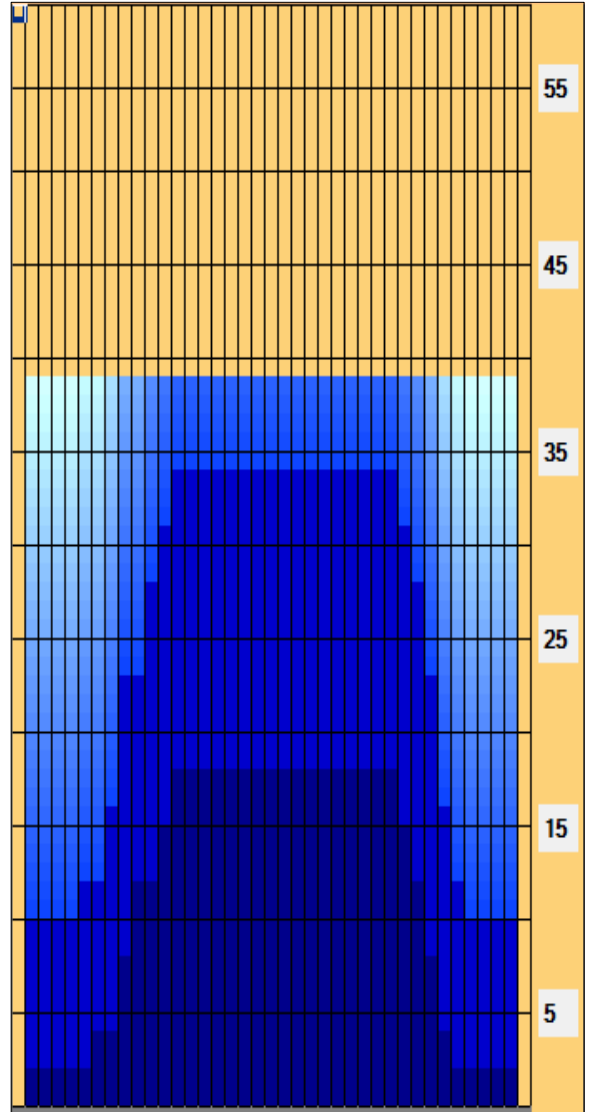

2018 TBA Adult Championships

Oil Pattern Distance:	39 Feet	Reverse Brush Drop:	36 Feet	Oil Per Board:	50 uL
Forward Oil Total:	14.25 mL	Reverse Oil Total:	15.25 mL	Volume Oil Total:	29.5 mL
Forward Boards Crossed:	285 Boards	Reverse Boards Crossed:	305 Boards	Total Boards Crossed:	590 Boards

	Start	Stop	Loads	Speed	Crossed	Start	End	Feet	T.Oil
1	2L	2R	3	10	111	0.0	2.8	2.8	5550
2	7L	7R	1	10	27	2.8	4.2	1.4	1350
3	9L	8R	2	14	48	4.2	8.1	3.9	2400
4	10L	9R	2	14	44	8.1	12.0	3.9	2200
5	12L	10R	2	14	38	12.0	15.9	3.9	1900
6	13L	11R	1	18	17	15.9	18.4	2.5	850
7	2L	2R	0	18	0	18.4	22.0	3.6	0
8	2L	2R	0	22	0	22.0	33.0	11.0	0
9	2L	2R	0	26	0	33.0	39.0	6.0	0

Forward Reverse More

Item	3L-7L:18L-18R	8L-12L:18L-18R	13L-17L:18L-18R	18L-18R:17R-13R	18L-18R:12R-8R	18L-18R:7R-3R
Description	Outside Track:Middle	Middle Track:Middle	Inside Track:Middle	Middle: Inside Track	Middle:Middle Track	Middle:Outside Track
Track Zone Ratio	4.11	1.47	1	1	1.16	3.83